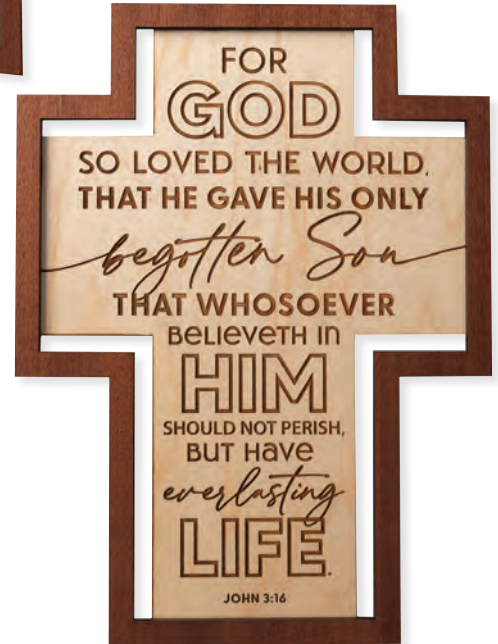

Maple and Sapele laser-cut plaques.

7995 - 15 7997 - 15

DETAILS

MATERIAL: Maple wood back layer, Sapele wood front layer

FEATURES: Sapele Stand, Hole for Hanging, Individually Packaged

7.5 x 10 x 1.5

ABOUT

Distinctive laser-cut wooden crosses have a beautiful Maple back and Sapele wood front, adhered together for a dimensional piece. Best-selling verses are laser engraved into every piece, accenting the natural woodgrain finish of each plaque. Each cross plaque comes individually packaged and has a hole for hanging and Sapele Stand on the back. Choose from 12 crosses!

SIDE VIEW:
Sapele Stand

CrossCut Plaques

LASERED WOOD

NEW 7988 - 15
 7 37682 07988 7

NEW 7989 - 15
 7 37682 07989 4

NEW 7990 - 15
 7 37682 07990 0

NEW 7992 - 15
 7 37682 07992 4

NEW 7991 - 15
 7 37682 07991 7